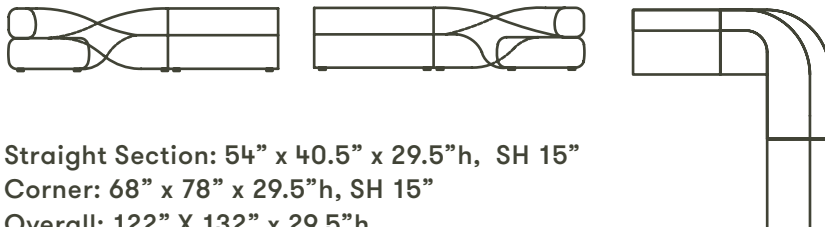

Straight Section: 54" x 40.5" x 29.5"h, SH 15"
Corner: 68" x 78" x 29.5"h, SH 15"
Overall: 122" X 132" x 29.5"h

Dune Showroom
200 Lexington Ave. T 212 → 925 → 6171
Suite 100 F 212 → 925 → 2273
NY, NY 10016 Dune-NY.com

dune